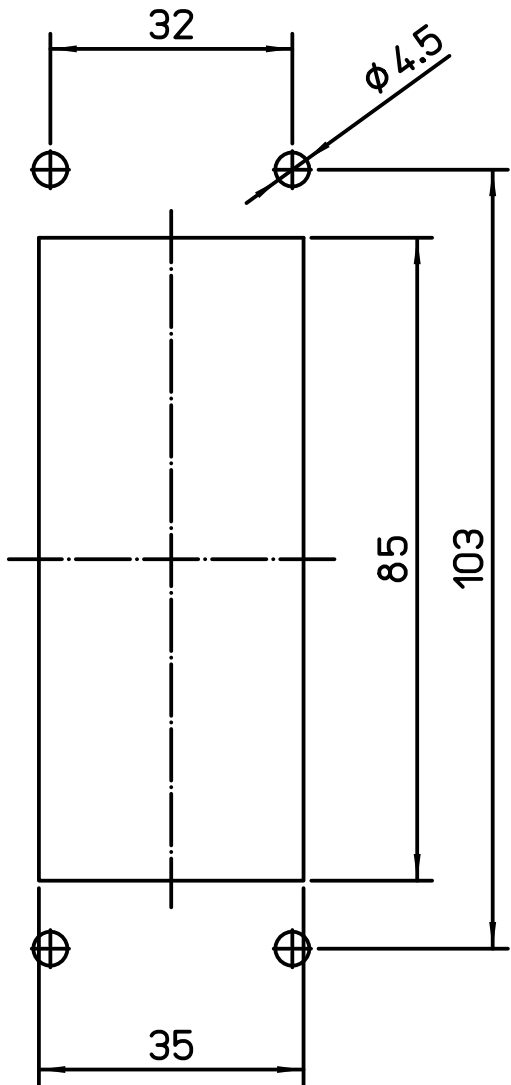

Panel
cut out

dimensions in mm
Date 28/11/17
Sign. D. Cominelli

RVI 16 L
Bulkhead housing 1 Lev.

Scale
1:1