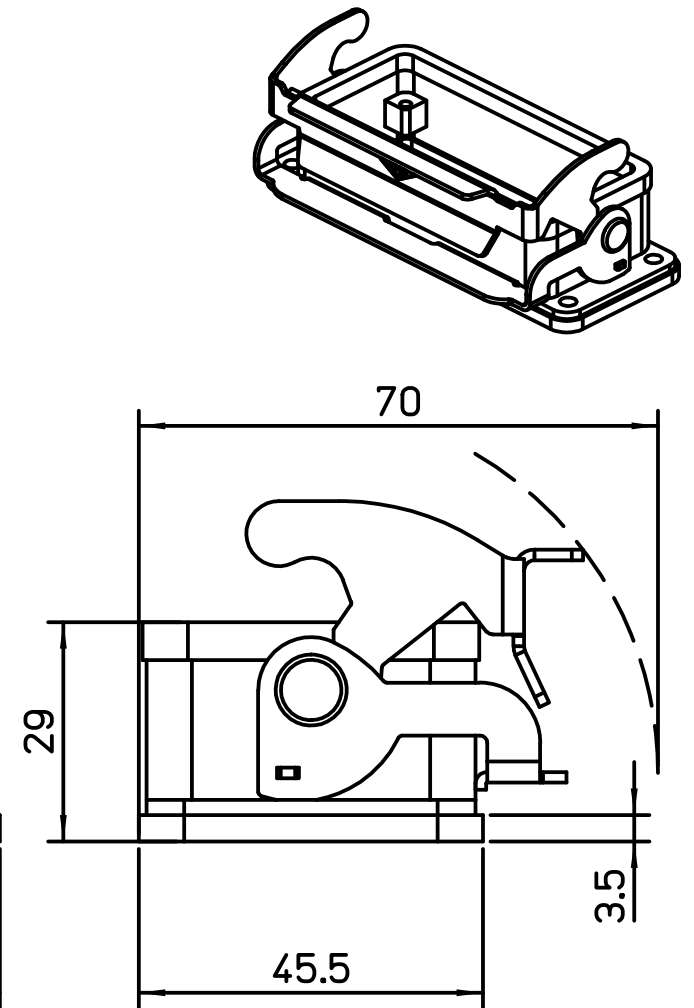

Panel
cut out

dimensions in mm
Date 28/11/17
Sign. D. Cominelli

RVI 16 L
Bulkhead housing 1 Lev.

Scale
1:1