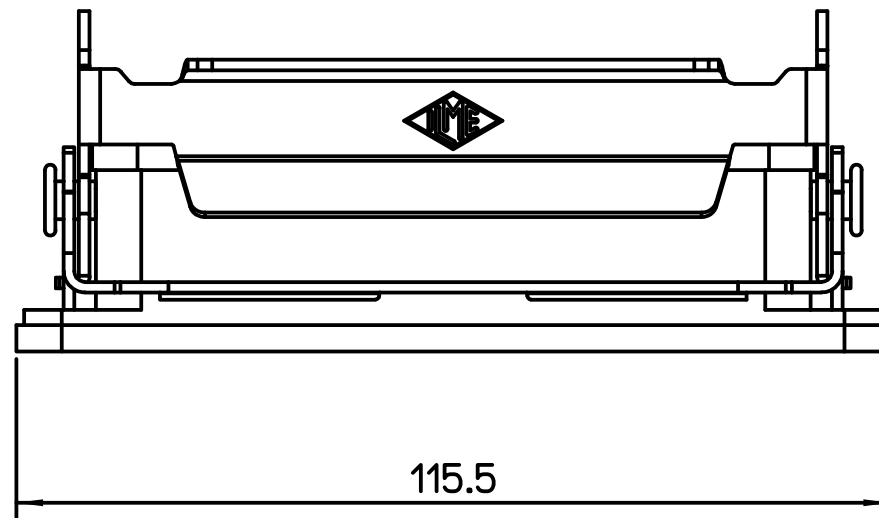

Panel
cut out

dimensions in mm
Date 28/11/17
Sign. D. Cominelli

RVI 16 L
Bulkhead housing 1 Lev.

Scale
1:1